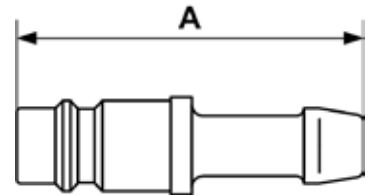

STAINLESS STEEL PLUG 3/8» HIGH FLOW PROFILE

Hose stem plug - Stainless Steel

Profile : EUROPEAN

ID passage
3/8"

Part number	For hose ID	Net weight (Kg)	Dim. A (inch)
ERP 076810HE	3/8"	0,018	1.81